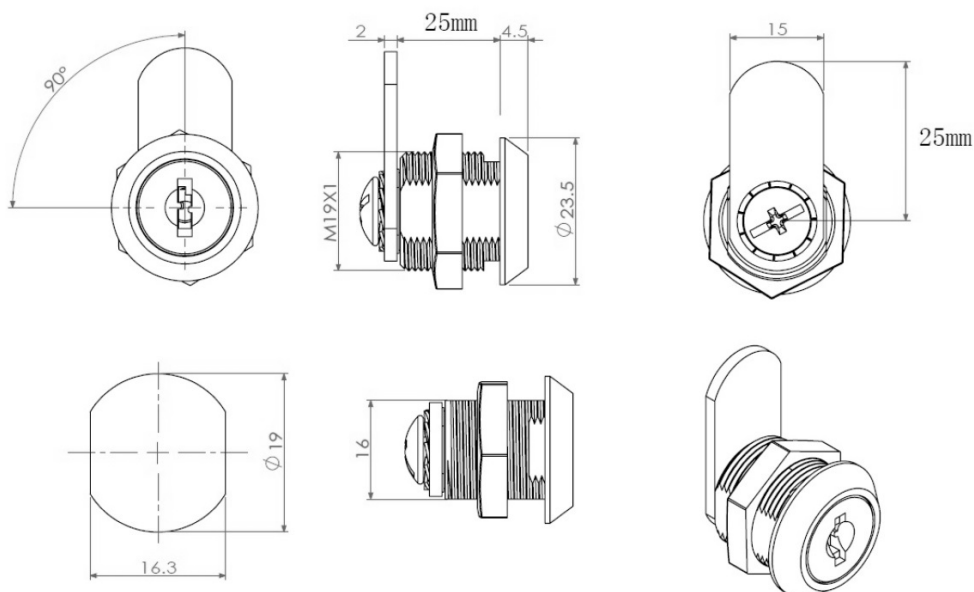

PRODUCT SHEET

Description:

Cam Lock M1925S, 90DG, Cam No. A01,CPL,Snake MK SISO,#01 With Full Thread, Master Key System #01

Item number:

14.04.496-5

Units	Box	Carton	HS Code	Barcode
Pcs.	25	50	8301300000	 5704866515276